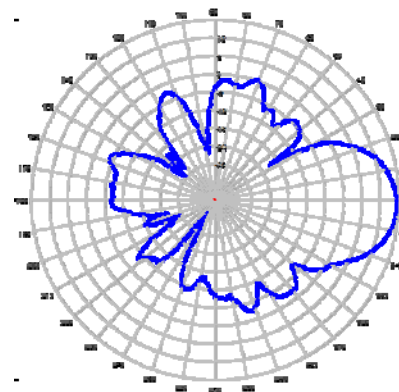

Y422416A

Enclosed Feed Yagi with Pigtail
14 dBi 2400-2500 MHz

2400 MHz Elevation

2450 MHz Elevation

2500 MHz Elevation

2400 MHz Azimuth

2450 MHz Azimuth

2500 MHz Azimuth