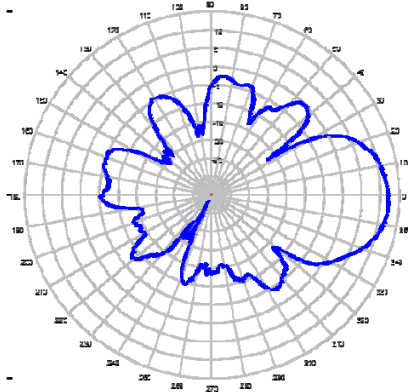

Y422416A

Enclosed Feed Yagi with Pigtail
14 dBi 2400-2500 MHz

2400 MHz Elevation

2450 MHz Elevation

2500 MHz Elevation

2400 MHz Azimuth

2450 MHz Azimuth

2500 MHz Azimuth