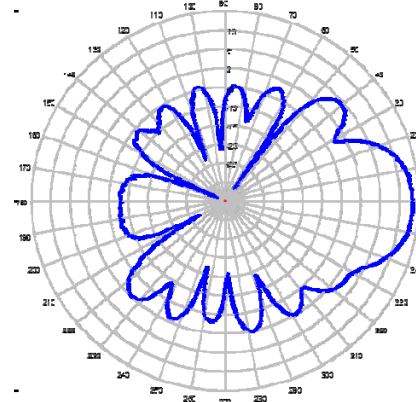

Y422416A

Enclosed Feed Yagi with Pigtail
14 dBi 2400-2500 MHz

2400 MHz Elevation

2450 MHz Elevation

2500 MHz Elevation

2400 MHz Azimuth

2450 MHz Azimuth

2500 MHz Azimuth