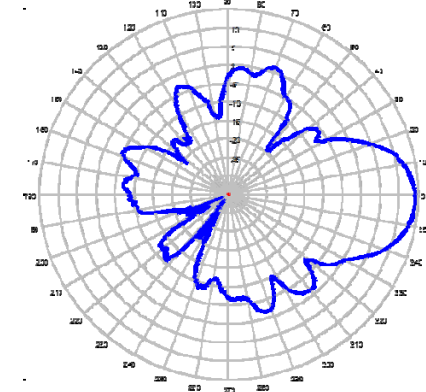

Y422416A

Enclosed Feed Yagi with Pigtail
14 dBi 2400-2500 MHz

2400 MHz Elevation

2450 MHz Elevation

2500 MHz Elevation

2400 MHz Azimuth

2450 MHz Azimuth

2500 MHz Azimuth