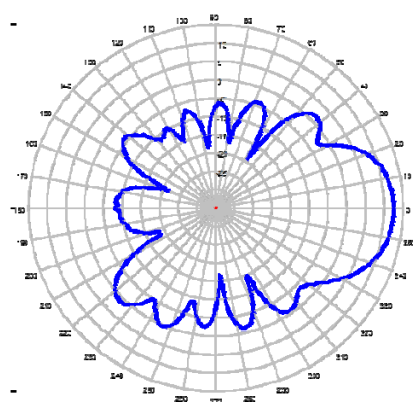

Y422416A

Enclosed Feed Yagi with Pigtail
14 dBi 2400-2500 MHz

2400 MHz Elevation

2450 MHz Elevation

2500 MHz Elevation

2400 MHz Azimuth

2450 MHz Azimuth

2500 MHz Azimuth