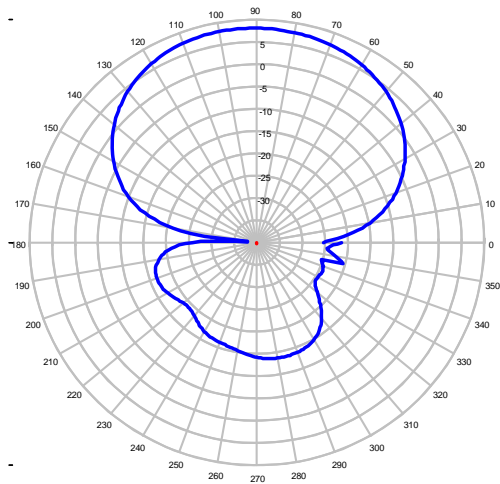

# Y42700WB Yagi Antenna

698-2800 MHz, 8 dBd Pigtail “N” Enclosed Feed

Elevation Plot at 700 MHz

Elevation Plot at 750 MHz

Elevation Plot at 850 MHz

Azimuth Plot at 700 MHz

Azimuth Plot at 750 MHz

Azimuth Plot at 850 MHz

**Y42700WB Yagi Antenna**  
698-2800 MHz, 8 dBd Pigtail "N" Enclosed Feed

Elevation Plot at 955 MHz

Elevation Plot at 1700 MHz

Elevation Plot at 1950 MHz

Azimuth Plot at 955 MHz

Azimuth Plot at 1700 MHz

Azimuth Plot at 1950 MHz

**Y42700WB Yagi Antenna**  
698-2800 MHz, 8 dBd Pigtail “N” Enclosed Feed

Elevation Plot at 2150 MHz

Elevation Plot at 2375 MHz

Elevation Plot at 2665 MHz

Azimuth Plot at 2150 MHz

Azimuth Plot at 2375 MHz

Azimuth Plot at 2665 MHz