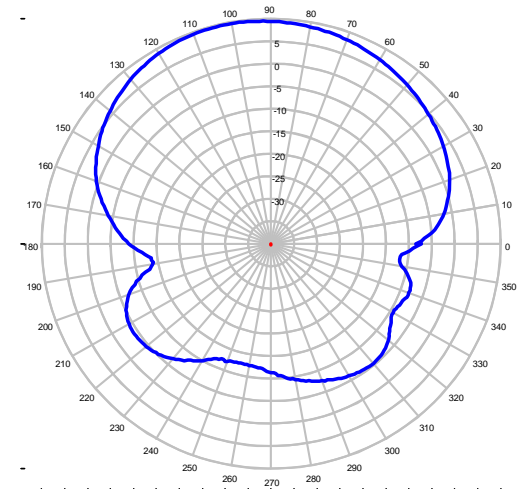

# Y42700WB Yagi Antenna

698-2800 MHz, 8 dBd Pigtail “N” Enclosed Feed

Elevation Plot at 700 MHz

Elevation Plot at 750 MHz

Elevation Plot at 850 MHz

Azimuth Plot at 700 MHz

Azimuth Plot at 750 MHz

Azimuth Plot at 850 MHz

**Y42700WB Yagi Antenna**  
698-2800 MHz, 8 dBd Pigtail "N" Enclosed Feed

Elevation Plot at 955 MHz

Elevation Plot at 1700 MHz

Elevation Plot at 1950 MHz

Azimuth Plot at 955 MHz

Azimuth Plot at 1700 MHz

Azimuth Plot at 1950 MHz

**Y42700WB Yagi Antenna**  
698-2800 MHz, 8 dBd Pigtail “N” Enclosed Feed

Elevation Plot at 2150 MHz

Elevation Plot at 2375 MHz

Elevation Plot at 2665 MHz

Azimuth Plot at 2150 MHz

Azimuth Plot at 2375 MHz

Azimuth Plot at 2665 MHz