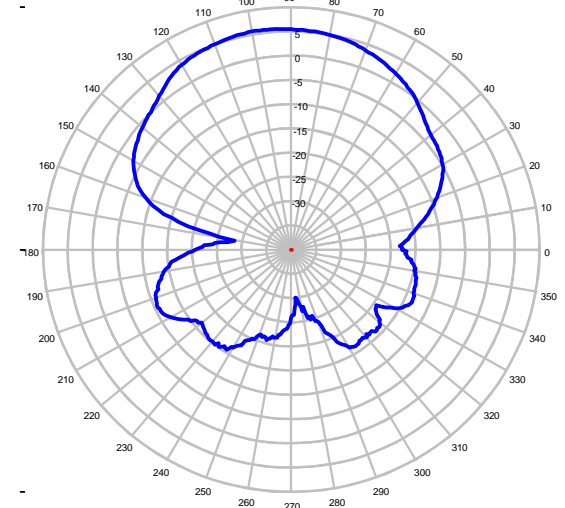

# Y42700WB Yagi Antenna

698-2800 MHz, 8 dBd Pigtail “N” Enclosed Feed

Elevation Plot at 700 MHz

Elevation Plot at 750 MHz

Elevation Plot at 850 MHz

Azimuth Plot at 700 MHz

Azimuth Plot at 750 MHz

Azimuth Plot at 850 MHz

**Y42700WB Yagi Antenna**  
698-2800 MHz, 8 dBd Pigtail "N" Enclosed Feed

Elevation Plot at 955 MHz

Elevation Plot at 1700 MHz

Elevation Plot at 1950 MHz

Azimuth Plot at 955 MHz

Azimuth Plot at 1700 MHz

Azimuth Plot at 1950 MHz

**Y42700WB Yagi Antenna**  
698-2800 MHz, 8 dBd Pigtail “N” Enclosed Feed

Elevation Plot at 2150 MHz

Elevation Plot at 2375 MHz

Elevation Plot at 2665 MHz

Azimuth Plot at 2150 MHz

Azimuth Plot at 2375 MHz

Azimuth Plot at 2665 MHz