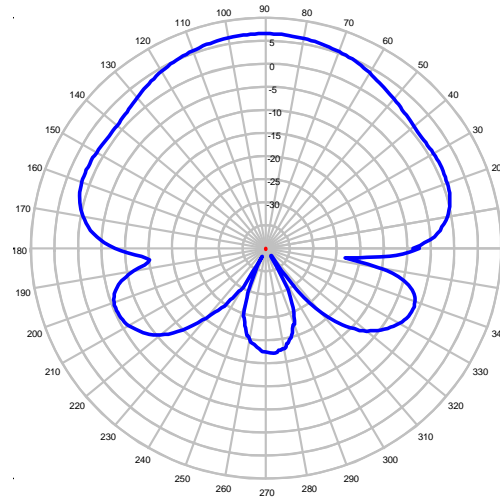

# Y42700WB Yagi Antenna

698-2800 MHz, 8 dBd Pigtail “N” Enclosed Feed

Elevation Plot at 700 MHz

Elevation Plot at 750 MHz

Elevation Plot at 850 MHz

Azimuth Plot at 700 MHz

Azimuth Plot at 750 MHz

Azimuth Plot at 850 MHz

**Y42700WB Yagi Antenna**  
698-2800 MHz, 8 dBd Pigtail "N" Enclosed Feed

Elevation Plot at 955 MHz

Elevation Plot at 1700 MHz

Elevation Plot at 1950 MHz

Azimuth Plot at 955 MHz

Azimuth Plot at 1700 MHz

Azimuth Plot at 1950 MHz

**Y42700WB Yagi Antenna**  
698-2800 MHz, 8 dBd Pigtail “N” Enclosed Feed

Elevation Plot at 2150 MHz

Elevation Plot at 2375 MHz

Elevation Plot at 2665 MHz

Azimuth Plot at 2150 MHz

Azimuth Plot at 2375 MHz

Azimuth Plot at 2665 MHz