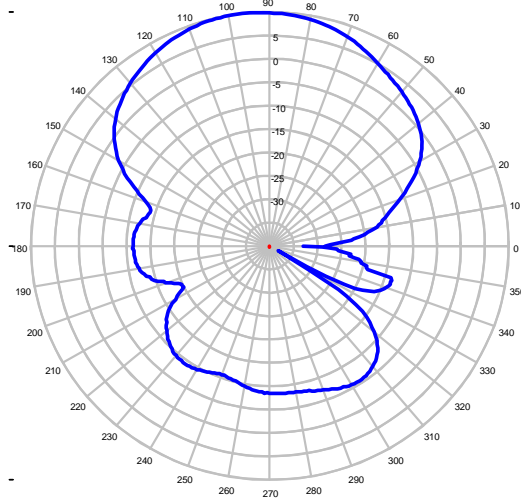

# Y42700WB Yagi Antenna

698-2800 MHz, 8 dBd Pigtail “N” Enclosed Feed

Elevation Plot at 700 MHz

Elevation Plot at 750 MHz

Elevation Plot at 850 MHz

Azimuth Plot at 700 MHz

Azimuth Plot at 750 MHz

Azimuth Plot at 850 MHz

**Y42700WB Yagi Antenna**  
698-2800 MHz, 8 dBd Pigtail "N" Enclosed Feed

Elevation Plot at 955 MHz

Elevation Plot at 1700 MHz

Elevation Plot at 1950 MHz

Azimuth Plot at 955 MHz

Azimuth Plot at 1700 MHz

Azimuth Plot at 1950 MHz

**Y42700WB Yagi Antenna**  
698-2800 MHz, 8 dBd Pigtail “N” Enclosed Feed

Elevation Plot at 2150 MHz

Elevation Plot at 2375 MHz

Elevation Plot at 2665 MHz

Azimuth Plot at 2150 MHz

Azimuth Plot at 2375 MHz

Azimuth Plot at 2665 MHz