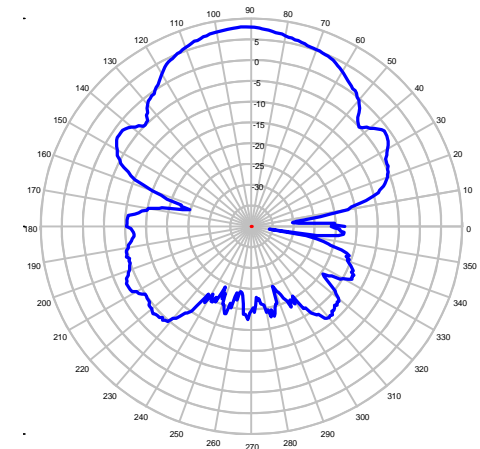

**Y42700WB Yagi Antenna**  
698-2800 MHz, 8 dBd Pigtail "N" Enclosed Feed

Elevation Plot at 955 MHz

Elevation Plot at 1700 MHz

Elevation Plot at 1950 MHz

Azimuth Plot at 955 MHz

Azimuth Plot at 1700 MHz

Azimuth Plot at 1950 MHz

**Y42700WB Yagi Antenna**  
698-2800 MHz, 8 dBd Pigtail “N” Enclosed Feed

Elevation Plot at 2150 MHz

Elevation Plot at 2375 MHz

Elevation Plot at 2665 MHz

Azimuth Plot at 2150 MHz

Azimuth Plot at 2375 MHz

Azimuth Plot at 2665 MHz