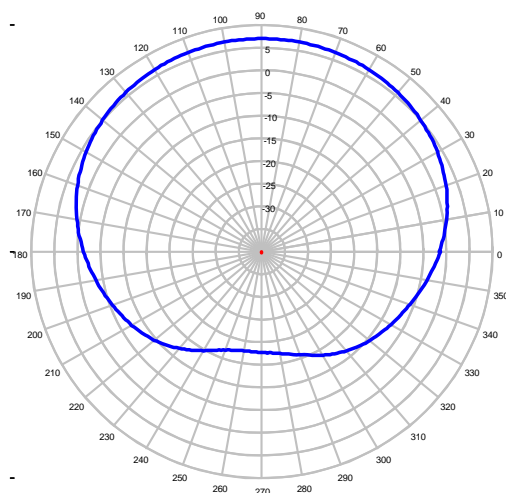

# Y42700WB Yagi Antenna

698-2800 MHz, 8 dBd Pigtail “N” Enclosed Feed

Elevation Plot at 700 MHz

Elevation Plot at 750 MHz

Elevation Plot at 850 MHz

Azimuth Plot at 700 MHz

Azimuth Plot at 750 MHz

Azimuth Plot at 850 MHz

**Y42700WB Yagi Antenna**  
698-2800 MHz, 8 dBd Pigtail "N" Enclosed Feed

Elevation Plot at 955 MHz

Elevation Plot at 1700 MHz

Elevation Plot at 1950 MHz

Azimuth Plot at 955 MHz

Azimuth Plot at 1700 MHz

Azimuth Plot at 1950 MHz

**Y42700WB Yagi Antenna**  
698-2800 MHz, 8 dBd Pigtail “N” Enclosed Feed

Elevation Plot at 2150 MHz

Elevation Plot at 2375 MHz

Elevation Plot at 2665 MHz

Azimuth Plot at 2150 MHz

Azimuth Plot at 2375 MHz

Azimuth Plot at 2665 MHz