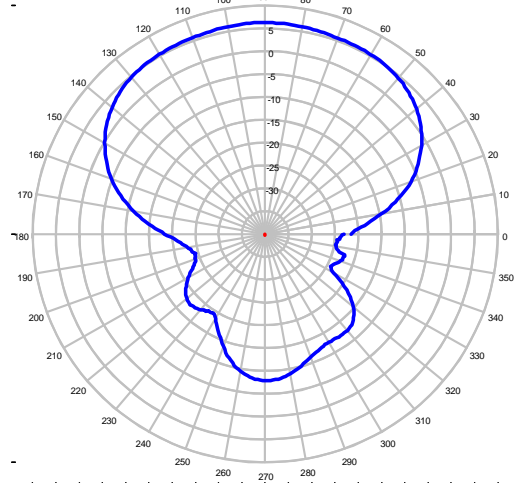

# Y42700WB Yagi Antenna

698-2800 MHz, 8 dBd Pigtail “N” Enclosed Feed

Elevation Plot at 700 MHz

Elevation Plot at 750 MHz

Elevation Plot at 850 MHz

Azimuth Plot at 700 MHz

Azimuth Plot at 750 MHz

Azimuth Plot at 850 MHz

**Y42700WB Yagi Antenna**  
698-2800 MHz, 8 dBd Pigtail "N" Enclosed Feed

Elevation Plot at 955 MHz

Elevation Plot at 1700 MHz

Elevation Plot at 1950 MHz

Azimuth Plot at 955 MHz

Azimuth Plot at 1700 MHz

Azimuth Plot at 1950 MHz

**Y42700WB Yagi Antenna**  
698-2800 MHz, 8 dBd Pigtail “N” Enclosed Feed

Elevation Plot at 2150 MHz

Elevation Plot at 2375 MHz

Elevation Plot at 2665 MHz

Azimuth Plot at 2150 MHz

Azimuth Plot at 2375 MHz

Azimuth Plot at 2665 MHz