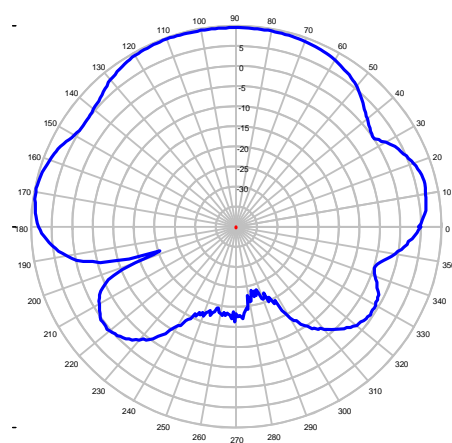

**Y42700WB Yagi Antenna**  
698-2800 MHz, 8 dBd Pigtail "N" Enclosed Feed

Elevation Plot at 955 MHz

Elevation Plot at 1700 MHz

Elevation Plot at 1950 MHz

Azimuth Plot at 955 MHz

Azimuth Plot at 1700 MHz

Azimuth Plot at 1950 MHz

**Y42700WB Yagi Antenna**  
698-2800 MHz, 8 dBd Pigtail “N” Enclosed Feed

Elevation Plot at 2150 MHz

Elevation Plot at 2375 MHz

Elevation Plot at 2665 MHz

Azimuth Plot at 2150 MHz

Azimuth Plot at 2375 MHz

Azimuth Plot at 2665 MHz