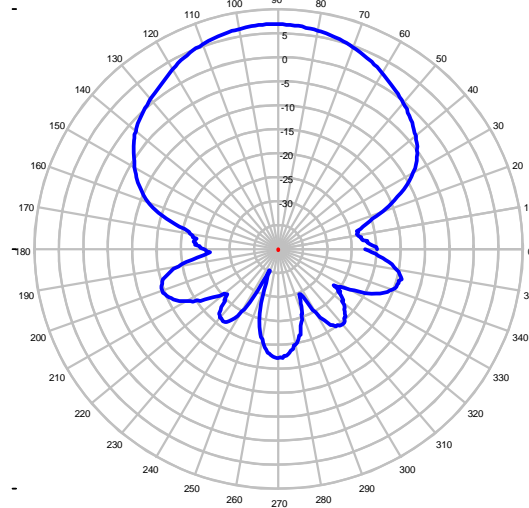

# Y42700WB Yagi Antenna

698-2800 MHz, 8 dBd Pigtail “N” Enclosed Feed

Elevation Plot at 700 MHz

Elevation Plot at 750 MHz

Elevation Plot at 850 MHz

Azimuth Plot at 700 MHz

Azimuth Plot at 750 MHz

Azimuth Plot at 850 MHz

**Y42700WB Yagi Antenna**  
698-2800 MHz, 8 dBd Pigtail "N" Enclosed Feed

Elevation Plot at 955 MHz

Elevation Plot at 1700 MHz

Elevation Plot at 1950 MHz

Azimuth Plot at 955 MHz

Azimuth Plot at 1700 MHz

Azimuth Plot at 1950 MHz

**Y42700WB Yagi Antenna**  
698-2800 MHz, 8 dBd Pigtail “N” Enclosed Feed

Elevation Plot at 2150 MHz

Elevation Plot at 2375 MHz

Elevation Plot at 2665 MHz

Azimuth Plot at 2150 MHz

Azimuth Plot at 2375 MHz

Azimuth Plot at 2665 MHz