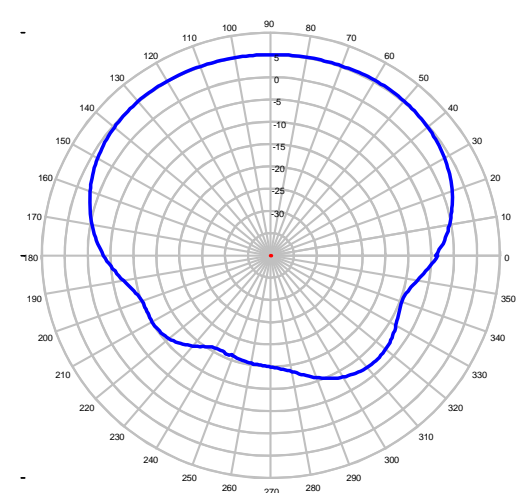

# Y42700WB Yagi Antenna

698-2800 MHz, 8 dBd Pigtail “N” Enclosed Feed

Elevation Plot at 700 MHz

Elevation Plot at 750 MHz

Elevation Plot at 850 MHz

Azimuth Plot at 700 MHz

Azimuth Plot at 750 MHz

Azimuth Plot at 850 MHz

**Y42700WB Yagi Antenna**  
698-2800 MHz, 8 dBd Pigtail "N" Enclosed Feed

Elevation Plot at 955 MHz

Elevation Plot at 1700 MHz

Elevation Plot at 1950 MHz

Azimuth Plot at 955 MHz

Azimuth Plot at 1700 MHz

Azimuth Plot at 1950 MHz

**Y42700WB Yagi Antenna**  
698-2800 MHz, 8 dBd Pigtail “N” Enclosed Feed

Elevation Plot at 2150 MHz

Elevation Plot at 2375 MHz

Elevation Plot at 2665 MHz

Azimuth Plot at 2150 MHz

Azimuth Plot at 2375 MHz

Azimuth Plot at 2665 MHz