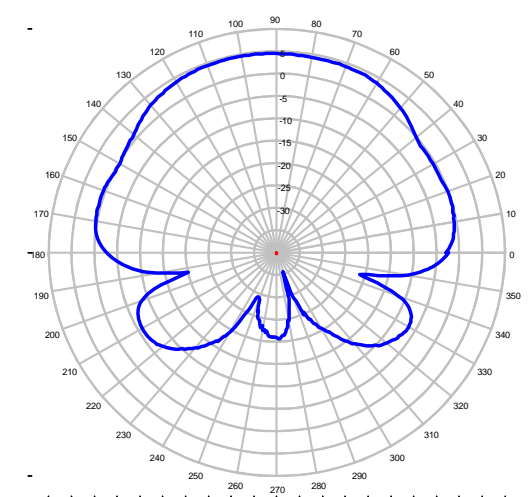

# Y42700WB Yagi Antenna

698-2800 MHz, 8 dBd Pigtail “N” Enclosed Feed

Elevation Plot at 700 MHz

Elevation Plot at 750 MHz

Elevation Plot at 850 MHz

Azimuth Plot at 700 MHz

Azimuth Plot at 750 MHz

Azimuth Plot at 850 MHz

**Y42700WB Yagi Antenna**  
698-2800 MHz, 8 dBd Pigtail "N" Enclosed Feed

Elevation Plot at 955 MHz

Elevation Plot at 1700 MHz

Elevation Plot at 1950 MHz

Azimuth Plot at 955 MHz

Azimuth Plot at 1700 MHz

Azimuth Plot at 1950 MHz

**Y42700WB Yagi Antenna**  
698-2800 MHz, 8 dBd Pigtail “N” Enclosed Feed

Elevation Plot at 2150 MHz

Elevation Plot at 2375 MHz

Elevation Plot at 2665 MHz

Azimuth Plot at 2150 MHz

Azimuth Plot at 2375 MHz

Azimuth Plot at 2665 MHz