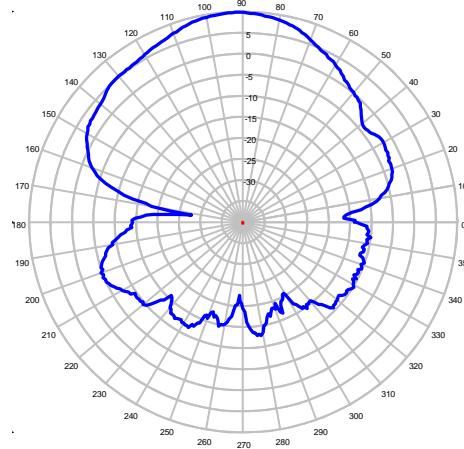

# Y42700WB Yagi Antenna

698-2800 MHz, 8 dBd Pigtail “N” Enclosed Feed

Elevation Plot at 700 MHz

Elevation Plot at 750 MHz

Elevation Plot at 850 MHz

Azimuth Plot at 700 MHz

Azimuth Plot at 750 MHz

Azimuth Plot at 850 MHz

**Y42700WB Yagi Antenna**  
698-2800 MHz, 8 dBd Pigtail "N" Enclosed Feed

Elevation Plot at 955 MHz

Elevation Plot at 1700 MHz

Elevation Plot at 1950 MHz

Azimuth Plot at 955 MHz

Azimuth Plot at 1700 MHz

Azimuth Plot at 1950 MHz

**Y42700WB Yagi Antenna**  
698-2800 MHz, 8 dBd Pigtail “N” Enclosed Feed

Elevation Plot at 2150 MHz

Elevation Plot at 2375 MHz

Elevation Plot at 2665 MHz

Azimuth Plot at 2150 MHz

Azimuth Plot at 2375 MHz

Azimuth Plot at 2665 MHz