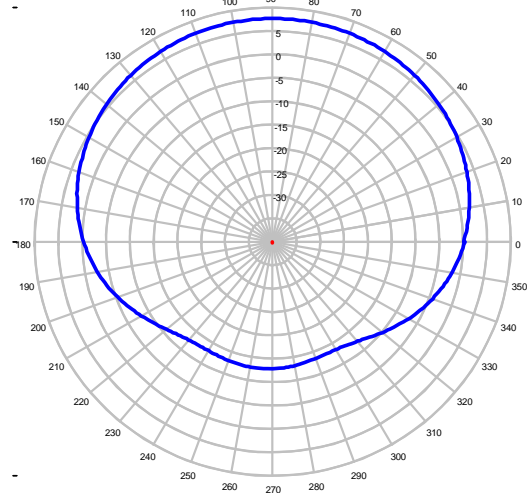

# Y42700WB Yagi Antenna

698-2800 MHz, 8 dBd Pigtail “N” Enclosed Feed

Elevation Plot at 700 MHz

Elevation Plot at 750 MHz

Elevation Plot at 850 MHz

Azimuth Plot at 700 MHz

Azimuth Plot at 750 MHz

Azimuth Plot at 850 MHz

**Y42700WB Yagi Antenna**  
698-2800 MHz, 8 dBd Pigtail "N" Enclosed Feed

Elevation Plot at 955 MHz

Elevation Plot at 1700 MHz

Elevation Plot at 1950 MHz

Azimuth Plot at 955 MHz

Azimuth Plot at 1700 MHz

Azimuth Plot at 1950 MHz

**Y42700WB Yagi Antenna**  
698-2800 MHz, 8 dBd Pigtail “N” Enclosed Feed

Elevation Plot at 2150 MHz

Elevation Plot at 2375 MHz

Elevation Plot at 2665 MHz

Azimuth Plot at 2150 MHz

Azimuth Plot at 2375 MHz

Azimuth Plot at 2665 MHz