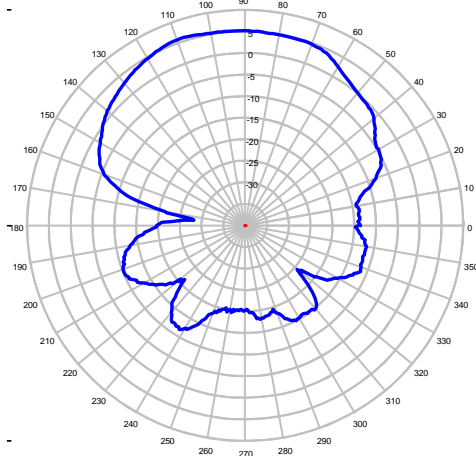

# Y42700WB Yagi Antenna

698-2800 MHz, 8 dBd Pigtail “N” Enclosed Feed

Elevation Plot at 700 MHz

Elevation Plot at 750 MHz

Elevation Plot at 850 MHz

Azimuth Plot at 700 MHz

Azimuth Plot at 750 MHz

Azimuth Plot at 850 MHz

**Y42700WB Yagi Antenna**  
698-2800 MHz, 8 dBd Pigtail "N" Enclosed Feed

Elevation Plot at 955 MHz

Elevation Plot at 1700 MHz

Elevation Plot at 1950 MHz

Azimuth Plot at 955 MHz

Azimuth Plot at 1700 MHz

Azimuth Plot at 1950 MHz

**Y42700WB Yagi Antenna**  
698-2800 MHz, 8 dBd Pigtail “N” Enclosed Feed

Elevation Plot at 2150 MHz

Elevation Plot at 2375 MHz

Elevation Plot at 2665 MHz

Azimuth Plot at 2150 MHz

Azimuth Plot at 2375 MHz

Azimuth Plot at 2665 MHz