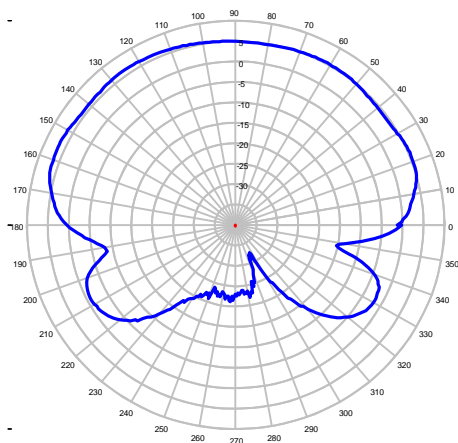

**Y42700WB Yagi Antenna**  
698-2800 MHz, 8 dBd Pigtail "N" Enclosed Feed

Elevation Plot at 955 MHz

Elevation Plot at 1700 MHz

Elevation Plot at 1950 MHz

Azimuth Plot at 955 MHz

Azimuth Plot at 1700 MHz

Azimuth Plot at 1950 MHz

**Y42700WB Yagi Antenna**  
698-2800 MHz, 8 dBd Pigtail “N” Enclosed Feed

Elevation Plot at 2150 MHz

Elevation Plot at 2375 MHz

Elevation Plot at 2665 MHz

Azimuth Plot at 2150 MHz

Azimuth Plot at 2375 MHz

Azimuth Plot at 2665 MHz