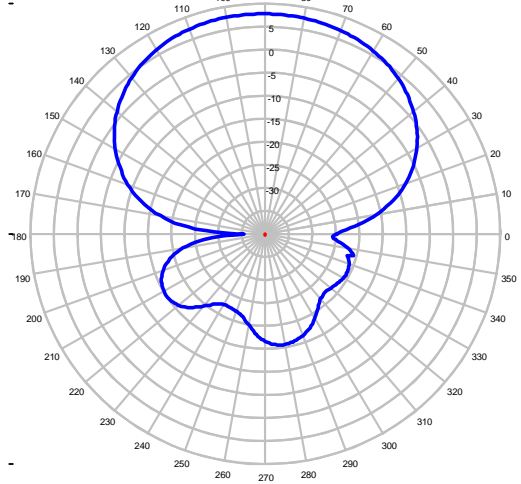

# Y42700WB Yagi Antenna

698-2800 MHz, 8 dBd Pigtail “N” Enclosed Feed

Elevation Plot at 700 MHz

Elevation Plot at 750 MHz

Elevation Plot at 850 MHz

Azimuth Plot at 700 MHz

Azimuth Plot at 750 MHz

Azimuth Plot at 850 MHz

**Y42700WB Yagi Antenna**  
698-2800 MHz, 8 dBd Pigtail "N" Enclosed Feed

Elevation Plot at 955 MHz

Elevation Plot at 1700 MHz

Elevation Plot at 1950 MHz

Azimuth Plot at 955 MHz

Azimuth Plot at 1700 MHz

Azimuth Plot at 1950 MHz

**Y42700WB Yagi Antenna**  
698-2800 MHz, 8 dBd Pigtail “N” Enclosed Feed

Elevation Plot at 2150 MHz

Elevation Plot at 2375 MHz

Elevation Plot at 2665 MHz

Azimuth Plot at 2150 MHz

Azimuth Plot at 2375 MHz

Azimuth Plot at 2665 MHz