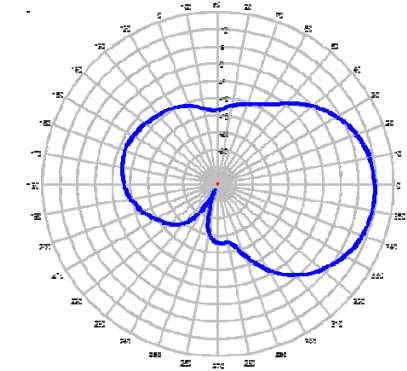

# **Y6646D-A**

Fully Welded Yagi with Enclosed End Feed  
9.5 dBd 400-460 MHz

400 MHz Elevation

430 MHz Elevation

460 MHz Elevation

400 MHz Azimuth

430 MHz Azimuth

460 MHz Azimuth