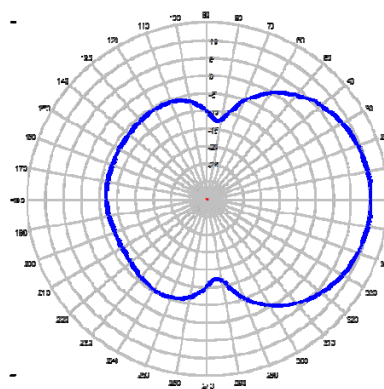

# **Y6646D-A**

Fully Welded Yagi with Enclosed End Feed  
9.5 dBd 400-460 MHz

400 MHz Elevation

430 MHz Elevation

460 MHz Elevation

400 MHz Azimuth

430 MHz Azimuth

460 MHz Azimuth