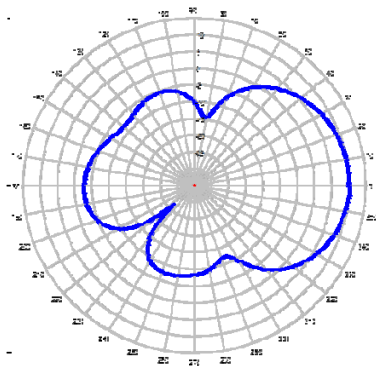

# **Y6646D-A**

Fully Welded Yagi with Enclosed End Feed  
9.5 dBd 400-460 MHz

400 MHz Elevation

430 MHz Elevation

460 MHz Elevation

400 MHz Azimuth

430 MHz Azimuth

460 MHz Azimuth