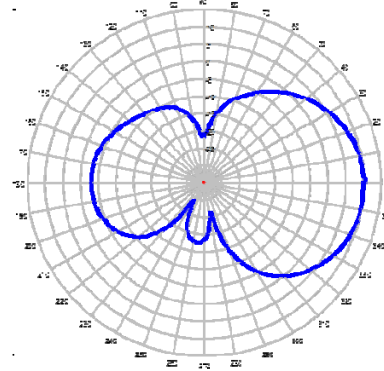

# **Y6646D-A**

Fully Welded Yagi with Enclosed End Feed  
9.5 dBd 400-460 MHz

400 MHz Elevation

430 MHz Elevation

460 MHz Elevation

400 MHz Azimuth

430 MHz Azimuth

460 MHz Azimuth