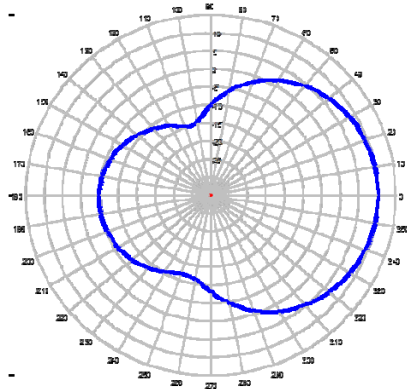

# **Y6646D-A**

Fully Welded Yagi with Enclosed End Feed  
9.5 dBd 400-460 MHz

400 MHz Elevation

430 MHz Elevation

460 MHz Elevation

400 MHz Azimuth

430 MHz Azimuth

460 MHz Azimuth