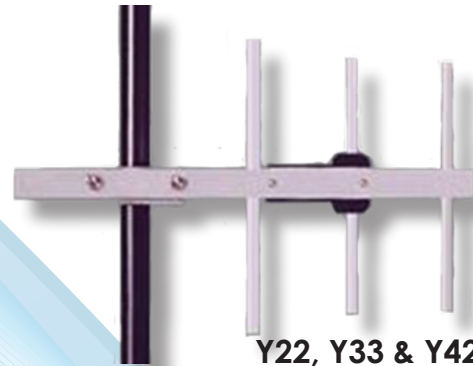

Y22, Y33 & Y42 Series

Yagi Antennas
Standard, Heavy Duty and Enclosed Feed
UHF & 800 MHz

A46 & B46 Series

Low Profile Mobile Antenna
UHF, 800 MHz, ISM 915 MHz
Available with and without groundplane

BCM Series

Broadband Wireless, Ceiling Mount
698-2700 MHz or 1.7-6.0 GHz
Additional ceiling mounts for UHF band

MobileMark
antenna solutions

Comtelco Antennas, now a Mobile Mark Brand

www.mobilemark.com

Tel: +1-847-671-6690 or Tollfree (US & Canada): 1-800-648-2800

Email: info@mobilemark.com